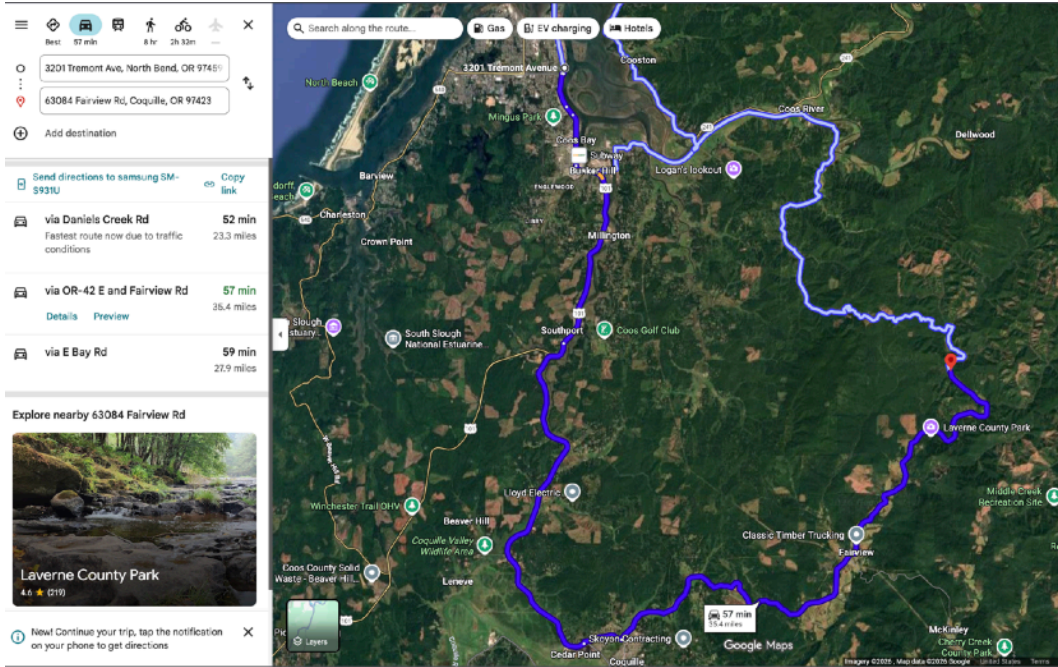

# CONFERENCE MAPS

## BACK ALLEY PUB & GRILL (INSIDE NORTH BEND LANES)

## WAY TO CAM PARRY'S RANCH - FOLLOW THE DARK BLUE LINE

## TO COOS BAY HISTORY MUSEUM