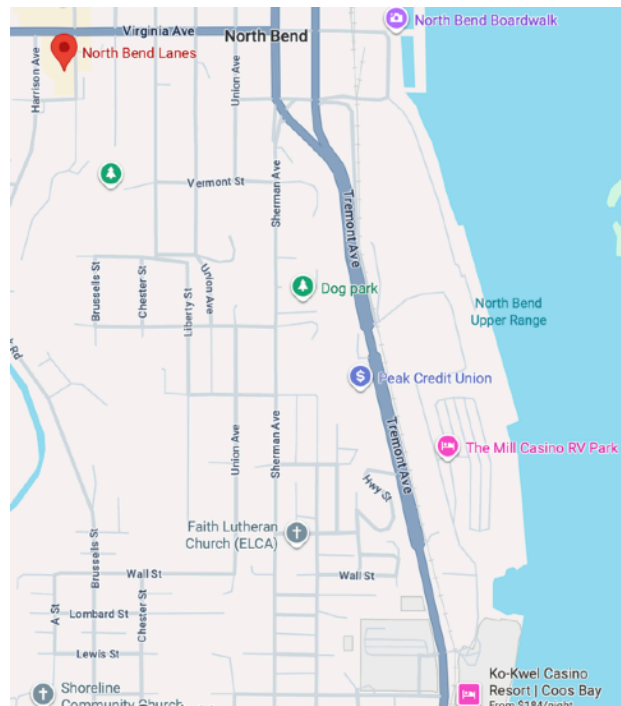

# CONFERENCE MAPS

## BACK ALLEY PUB & GRILL (INSIDE NORTH BEND LANES)

## WAY TO CAM PARRY'S RANCH - FOLLOW THE DARK BLUE LINE

## TO COOS BAY HISTORY MUSEUM