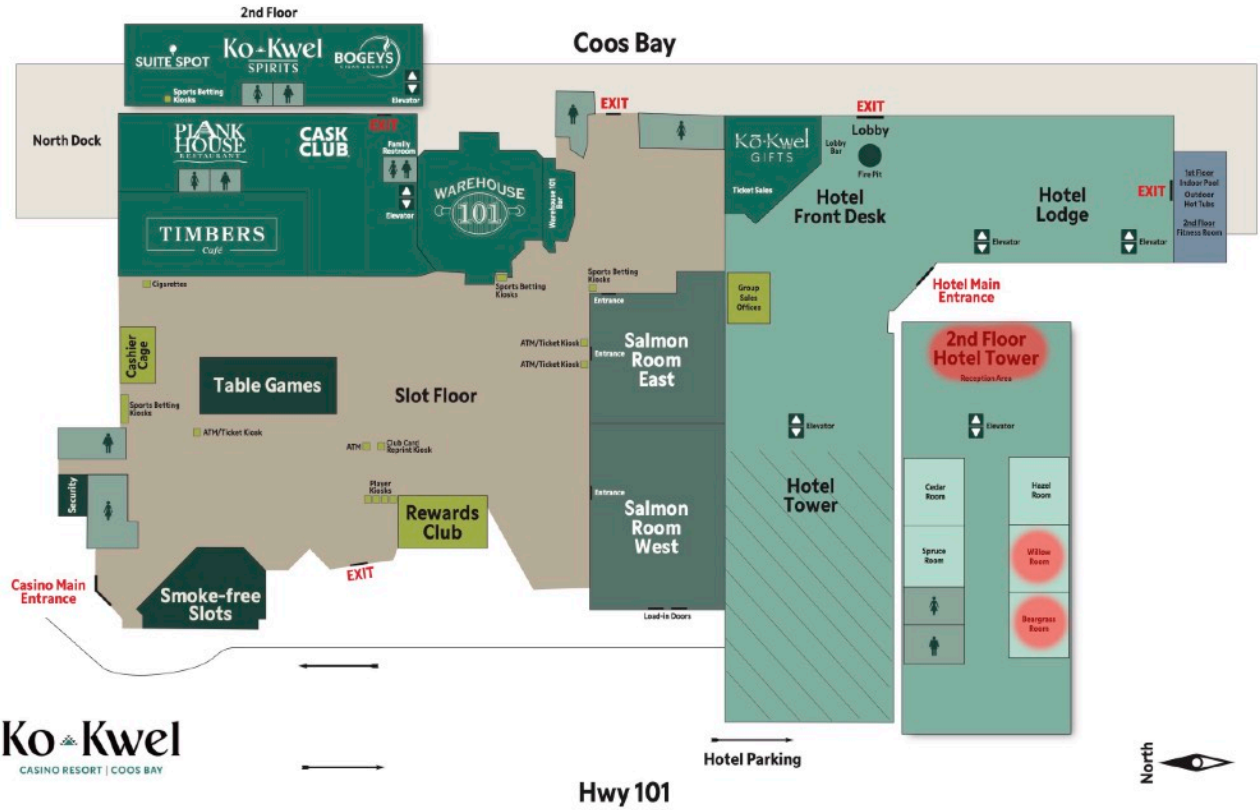

# CONFERENCE MAPS

## BACK ALLEY PUB & GRILL (INSIDE NORTH BEND LANES)

## WAY TO CAM PARRY'S RANCH - FOLLOW THE DARK BLUE LINE

## TO COOS BAY HISTORY MUSEUM